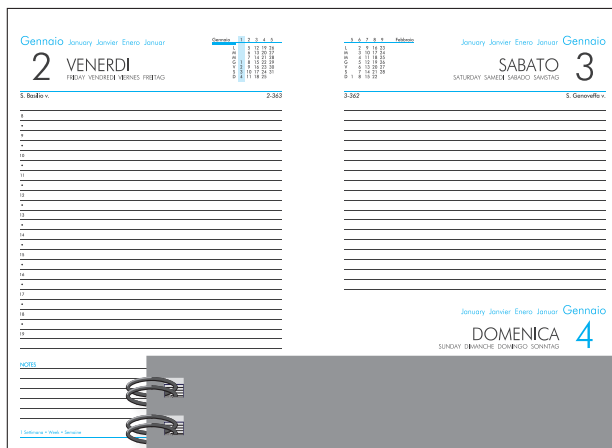

02

CRISTAL

Carducci collection

MADE IN ITALY

AGENDE

68

15x21 cm

S. Stampa
8x5 cm

H25011

Agenda PVC con spirale "Cristal".
Interno gg. Sab/Dom abbinati.
320 pag. Carta bianca.

H250

Astuccio a fascia. Formato cm 14x21.

COLORI

Blu Nero Rosso Grigio

INTERNO

I - F - D - GB - E